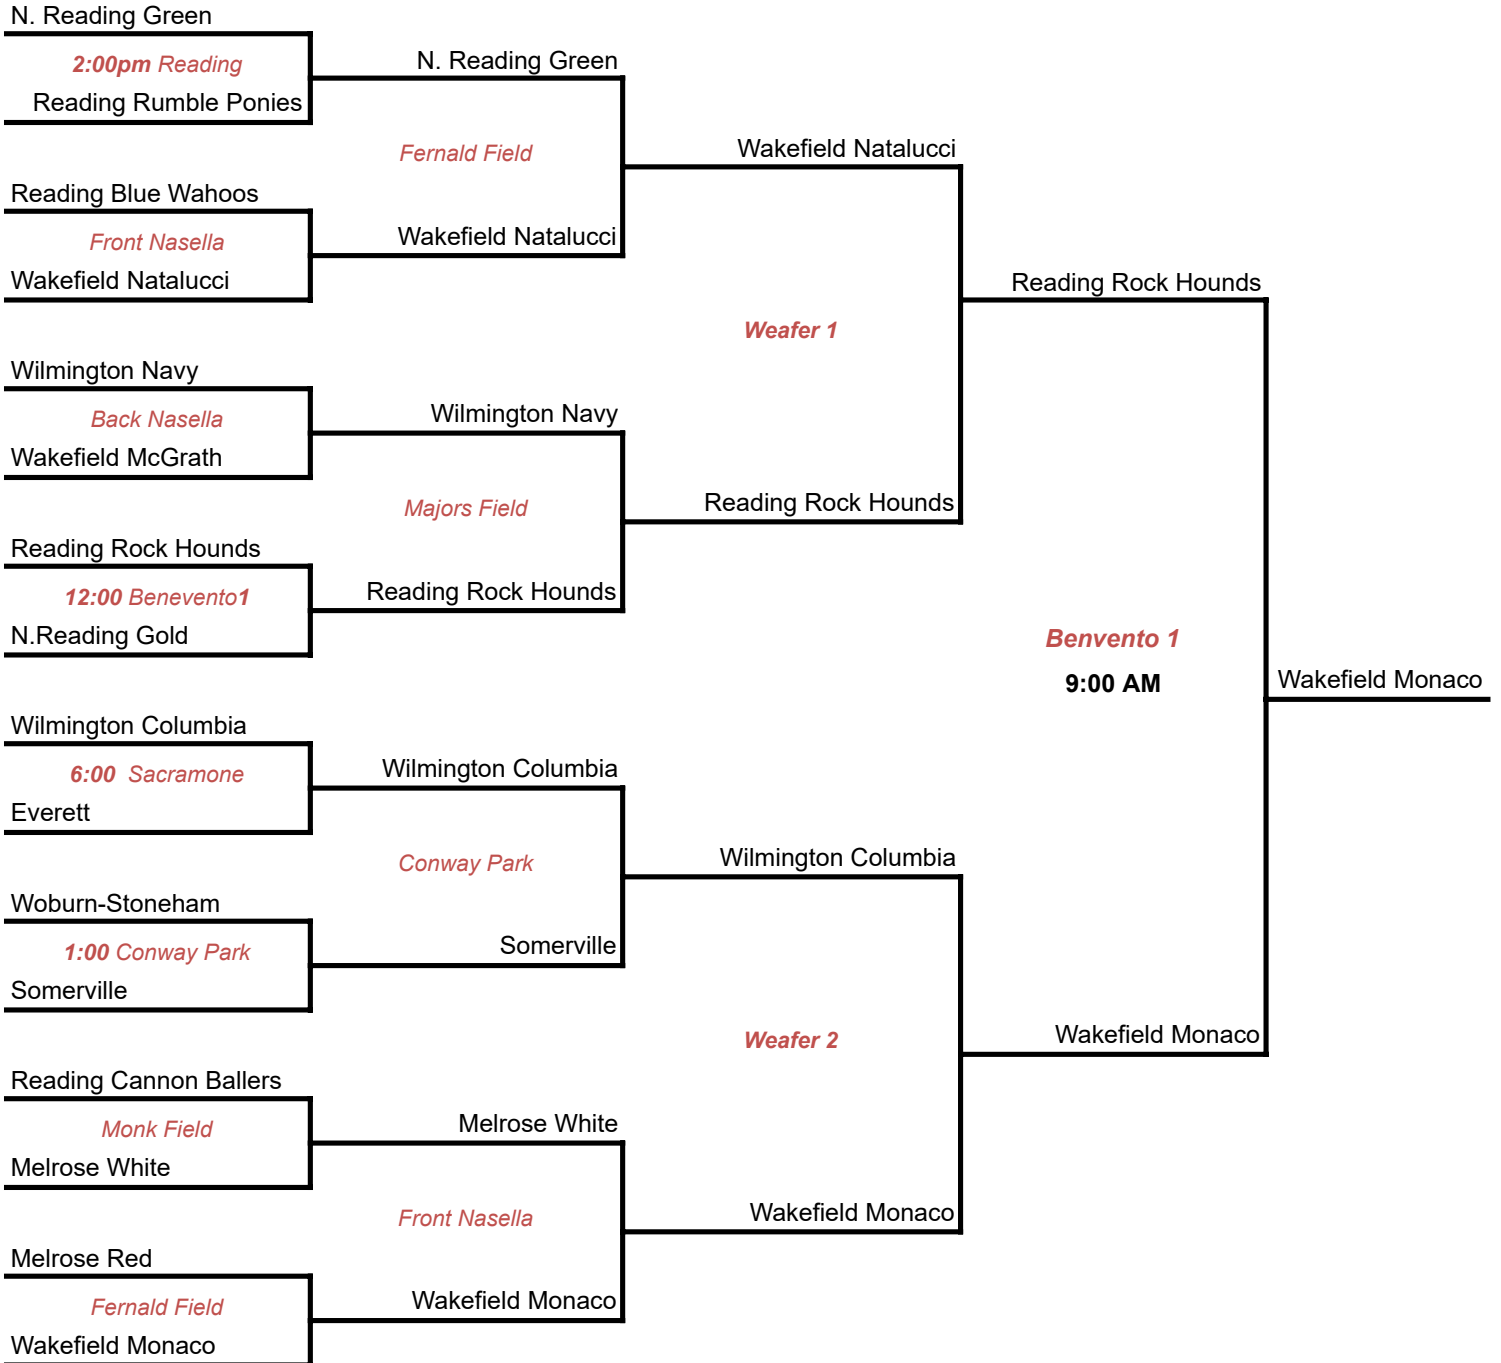

2025

JIMMY FUND PLAYOFFS

11-12 Baseball

Saturday 7/26

10:00am

Monday 7/28

5:45pm

Wednesday 7/30

5:45pm

Saturday 8/2

A COIN TOSS at each game WILL DETERMINE HOME TEAM
UNLESS OTHERWISE NOTED, BOTTOM OF BRACKET IS HOST TEAM
STANDARD PITCHING RULES APPLY