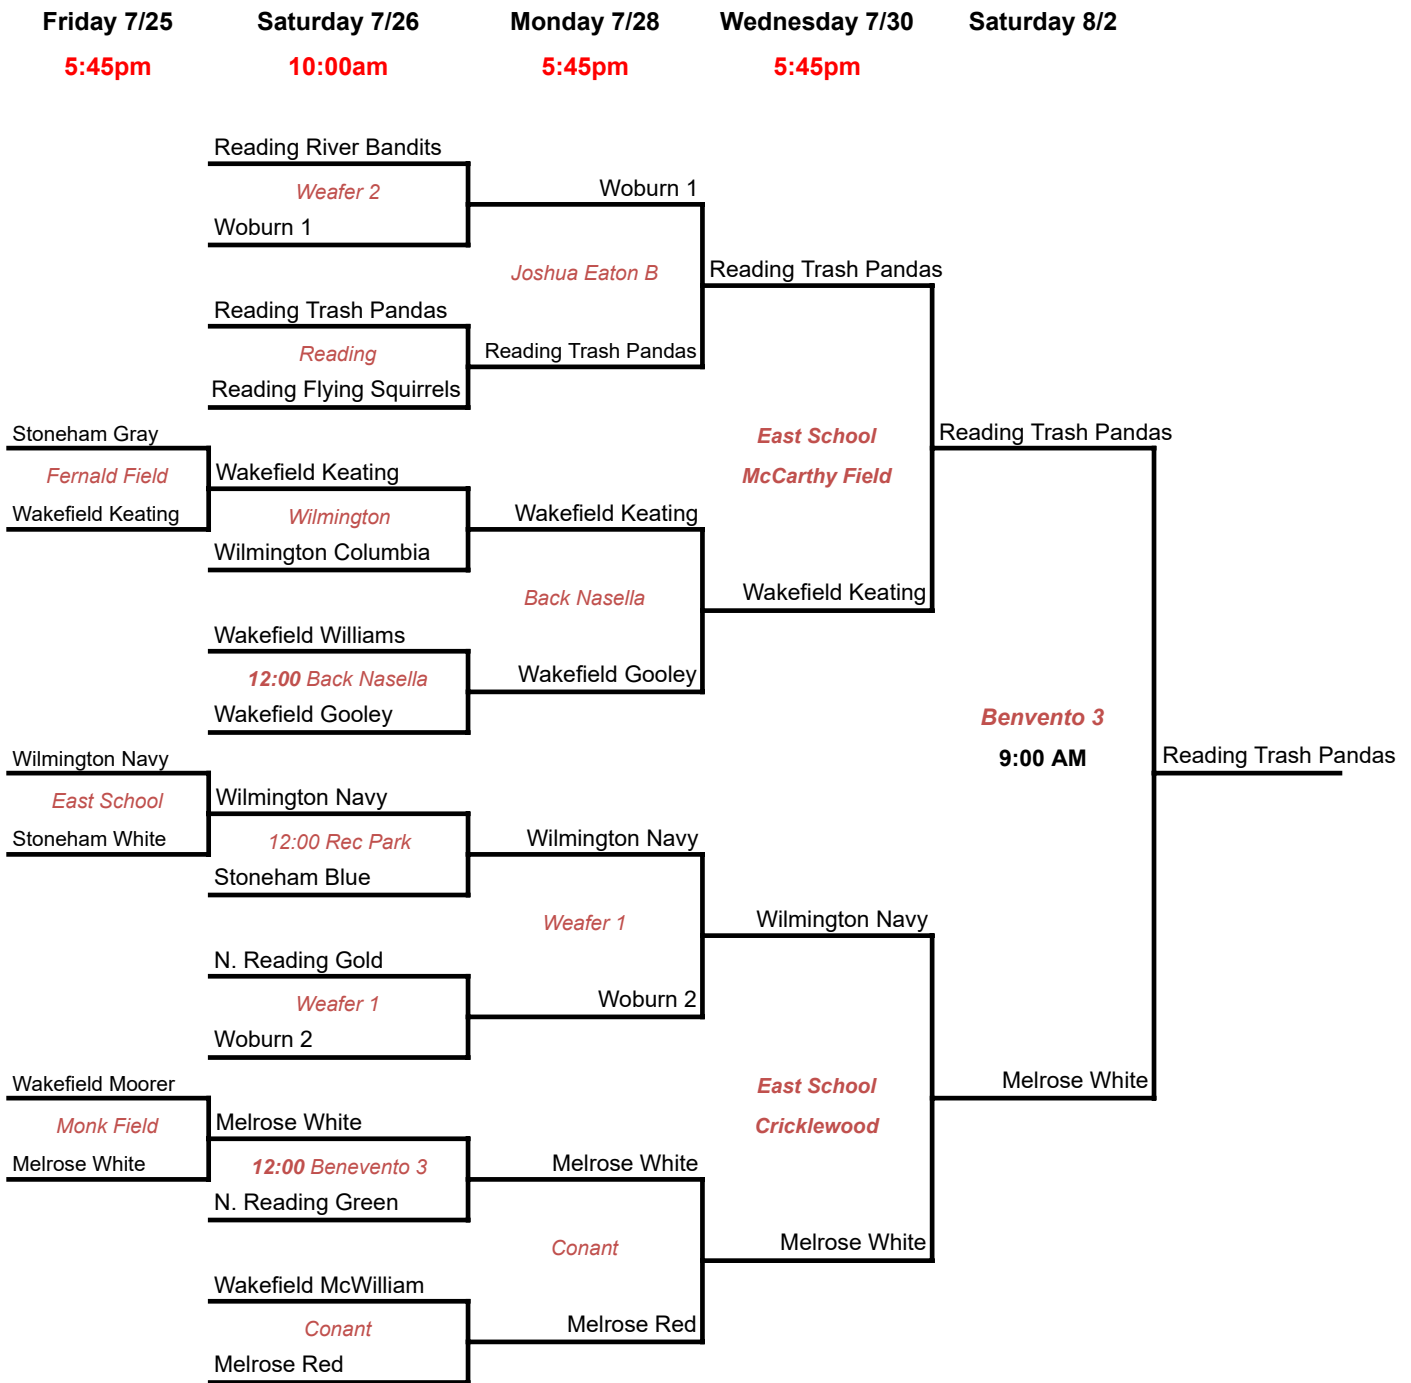

Jimmy Fund **Playoffs July 25 - August 2**

<u>Division:</u>	<u>7/8's</u>	<u>9/10's</u>	<u>11/12's</u>
Rotating batting order used	Yes	Yes	Yes
dropped third strike	No	No	Yes
runners can only score on a walk or hit ball	Yes	No	No
4 run limit per inning (not including last inning)	Yes	No	No
10 run mercy rule in effect (after 4 innings)	No	Yes	Yes
shading notes difference from JF regular season			

Pitch count limit on any day is by League AGE of Player:

7 or 8 year olds	50
9 or 10 year olds	75
11 or 12 year olds	85

Rest needed depends on pitches thrown:

	Days rest needed
1-20 pitches	0
21-35 pitches	1
36-50 pitches	2
51-65 pitches	3
66 or more pitches	4

Jimmy Fund **Regular Season July 7 - July 24**

<u>Division:</u>	<u>7/8's</u>	<u>9/10's</u>	<u>11/12's</u>
Rotating batting order used	Yes	Yes	Yes
dropped third strike	No	No	Yes
runners can only score on a walk or hit ball	Yes	No	No
6 run limit (4 for 8u)per inning (not including last inning)	Yes	Yes	Yes
10 run mercy rule in effect (after 4 innings)	No	No	No

2025

JIMMY FUND PLAYOFFS

7-8 Baseball

A COIN TOSS at each game WILL DETERMINE HOME TEAM
UNLESS OTHERWISE NOTED, BOTTOM OF BRACKET IS HOST TEAM
STANDARD PITCHING RULES APPLY